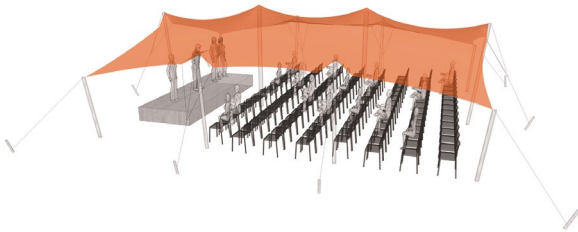

NOMADIK®

STRETCH TENTS & CANOPIES

NOMADIK® STRETCH TENT

10m x 12m (120m²) | 32 ft x 39 ft (390 sq. ft.) | ALL SIDES UP

CINEMA SEATING

120 pax

COCKTAIL SEATING

80 pax

BANQUET SEATING

60 pax

TENT SIZE	TENT AREA	VOLUMETRIC WEIGHT	WEIGHT	APPROX. DIMENSIONS WHEN PACKED	RIGGERS NEEDED	APPROX TIME TO SET UP
10m x 12m 32ft x 39ft	120m ² 1248 sq. ft.	110.4	104.5 kg	110cm x 65cm x 60cm	2-3	1 - 1.5 hrs