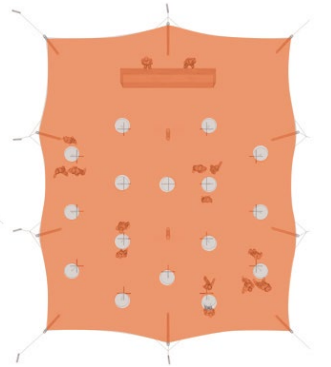

NOMADIK®

STRETCH TENTS & CANOPIES

NOMADIK® STRETCH TENT

10m x 12m (120m²) | 32 ft x 39 ft (390 sq. ft.) | ALL SIDES UP

CINEMA SEATING

120 pax

COCKTAIL SEATING

80 pax

BANQUET SEATING

60 pax

TENT SIZE	TENT AREA	VOLUMETRIC WEIGHT	WEIGHT	APPROX. DIMENSIONS WHEN PACKED	RIGGERS NEEDED	APPROX TIME TO SET UP
10m x 12m 32ft x 39ft	120m ² 1248 sq. ft.	110.4	104.5 kg	110cm x 65cm x 60cm	2-3	1 - 1.5 hrs