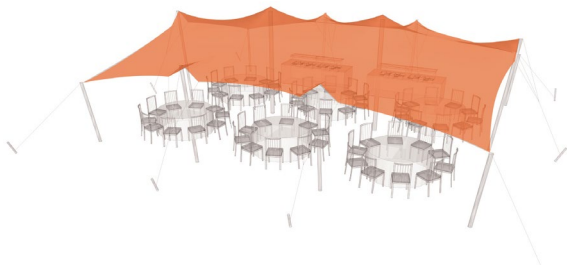

NOMADIK®

STRETCH TENTS & CANOPIES

NOMADIK® STRETCH TENT

10m x 12m (120m²) | 32 ft x 39 ft (390 sq. ft.) | ALL SIDES UP

CINEMA SEATING

120 pax

COCKTAIL SEATING

80 pax

BANQUET SEATING

60 pax

TENT SIZE	TENT AREA	VOLUMETRIC WEIGHT	WEIGHT	APPROX. DIMENSIONS WHEN PACKED	RIGGERS NEEDED	APPROX TIME TO SET UP
10m x 12m 32ft x 39ft	120m ² 1248 sq. ft.	110.4	104.5 kg	110cm x 65cm x 60cm	2-3	1 - 1.5 hrs