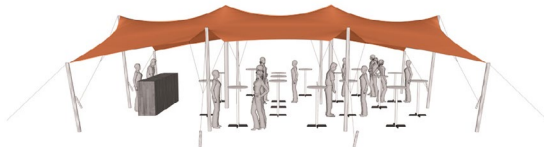

NOMADIK®

STRETCH TENTS & CANOPIES

NOMADIK® STRETCH TENT

10m x 12m (120m²) | 32 ft x 39 ft (390 sq. ft.) | ALL SIDES UP

CINEMA SEATING

120 pax

COCKTAIL SEATING

80 pax

BANQUET SEATING

60 pax

TENT SIZE	TENT AREA	VOLUMETRIC WEIGHT	WEIGHT	APPROX. DIMENSIONS WHEN PACKED	RIGGERS NEEDED	APPROX TIME TO SET UP
10m x 12m 32ft x 39ft	120m ² 1248 sq. ft.	110.4	104.5 kg	110cm x 65cm x 60cm	2-3	1 - 1.5 hrs