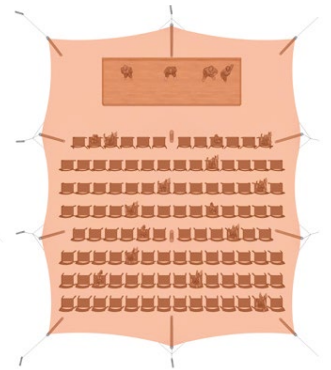

NOMADIK®

STRETCH TENTS & CANOPIES

NOMADIK® STRETCH TENT

10m x 12m (120m²) | 32 ft x 39 ft (390 sq. ft.) | ALL SIDES UP

CINEMA SEATING

120 pax

COCKTAIL SEATING

80 pax

BANQUET SEATING

60 pax

TENT SIZE	TENT AREA	VOLUMETRIC WEIGHT	WEIGHT	APPROX. DIMENSIONS WHEN PACKED	RIGGERS NEEDED	APPROX TIME TO SET UP
10m x 12m 32ft x 39ft	120m ² 1248 sq. ft.	110.4	104.5 kg	110cm x 65cm x 60cm	2-3	1 - 1.5 hrs